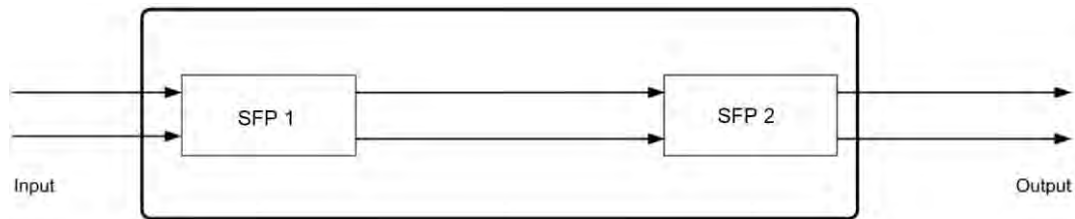

Block Diagram