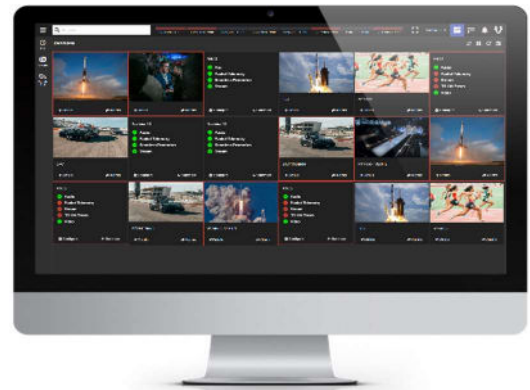

BMG Services Overview Dashboard

Features & Benefits

BMG offers an advanced suite of apps and tools to ensure complete coverage for any media network, including:

Telemetry, Capture, Decode, Analyze

Uncompressed Formats

- ST 2022-6 (SDI over IP)
- ST 2022-7 plus path skew
- ST 2110-20/30/40 all parts
- Including:
  - Packet pacing analysis (-21)
  - 32-bit audio decode + analysis (-31)
  - NMOS IS-04/IS-05 compliant
- AES-67
- RAVENNA

Compressed Formats

- MPEG-2 Video
- H.264 Video
- HEVC Video
- JPEG XS Video
- JPEG 2000 Video
- NDI Video*
- SRT*
- MP1-L1 Audio
- AAC Audio
- HE-AAC Audio
- ATSC A/52 Audio

* Contact us for availability

Ancillary Data Analysis

- Closed caption decoding (CEA-608/708)
- Loudness monitoring (EBU-R-128/ITU-1770/ATSC A/85)
- DVB Transport Layer Analysis TR 101 290
- Commercial signaling analysis & logging (ANSI SCTE-35/SCTE-104)