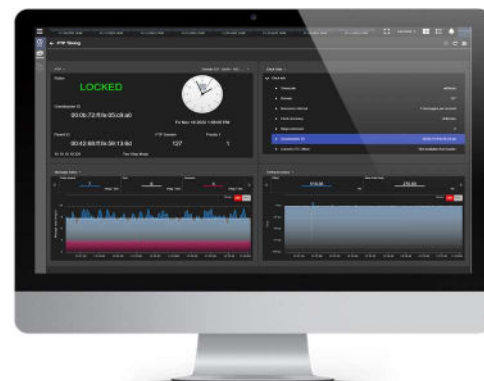

Providius offers cutting-edge solutions that passively analyze both the IT and the broadcast side of operations, providing a clear and concise picture of your systems in real-time. The unique combination of network telemetry and media analysis on a single dashboard is what sets Providius apart, making us the trusted partner of numerous organizations worldwide.

## Broadcast Media Guard (BMG)

**The BMG can acquire, decode, and analyze a wide variety of media flows across multiple high-capacity IP interfaces (up to 100Gb/s) simultaneously.**

- Media analysis is critical as it enables the measurement and monitoring of the quality and integrity of IP media. This is crucial for ensuring that the delivered content is of the highest possible quality and is free of errors or disruptions.
- Acquire, decode, and analyze a wide variety of media flows (uncompressed and compressed) across multiple high-capacity IP interfaces concurrently.
- BMG is an indispensable and reliable software for Engineering, Operations, and System Integration

**BMG Managed Services Dashboard**

**BMG Stream Analysis Dashboard**

**BMG PTP Analyzer Dashboard**

## Key Features

- ✓ Zero-footprint software that provides precision network packet timing analysis
- ✓ Simultaneous decoding and monitoring of multiple media types
- ✓ 24/7 real-time monitoring, capable of monitoring by exception notification
- ✓ NMOS IS-04/IS-05 support for network discovery and patch management
- ✓ VM or bare metal deployments accessed anywhere using secure web UI