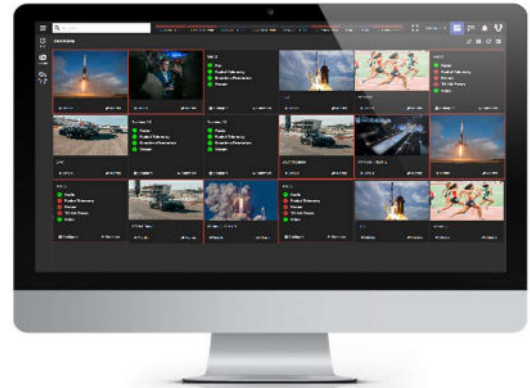

**BMG Services Overview
Dashboard**

Features & Benefits

BMG offers an advanced suite of apps and tools to ensure complete coverage for any media network, including:

Telemetry, Capture, Decode, Analyze

Uncompressed Formats

- ST-2022-6 (SDI over IP)
- ST-2022-7 plus path skew
- ST-2110-20/30/40 all parts
- Including:
  - Packet pacing analysis (-21)
  - 32-bit audio decode + analysis (-31)
  - NMOS IS-04/IS-05 compliant
- AES-67
- RAVENNA

Compressed Formats

- MPEG-2 Video
- H.264 Video
- HEVC Video
- JPEG XS Video
- JPEG 2000 Video
- NDI Video*
- SRT*
- MP1-L1 Audio
- AAC Audio
- HE-AAC Audio
- A-52 Audio

* Contact us for availability

Ancillary Data Analysis

- Closed caption decoding (CEA-608/708)
- Loudness monitoring (EBU-R-128/ITU-1770/ATSC A/85)
- DVB Transport Layer Analysis ETR 101 290
- Commercial signaling analysis & logging (ANSI SCTE-35/SCTE-104)